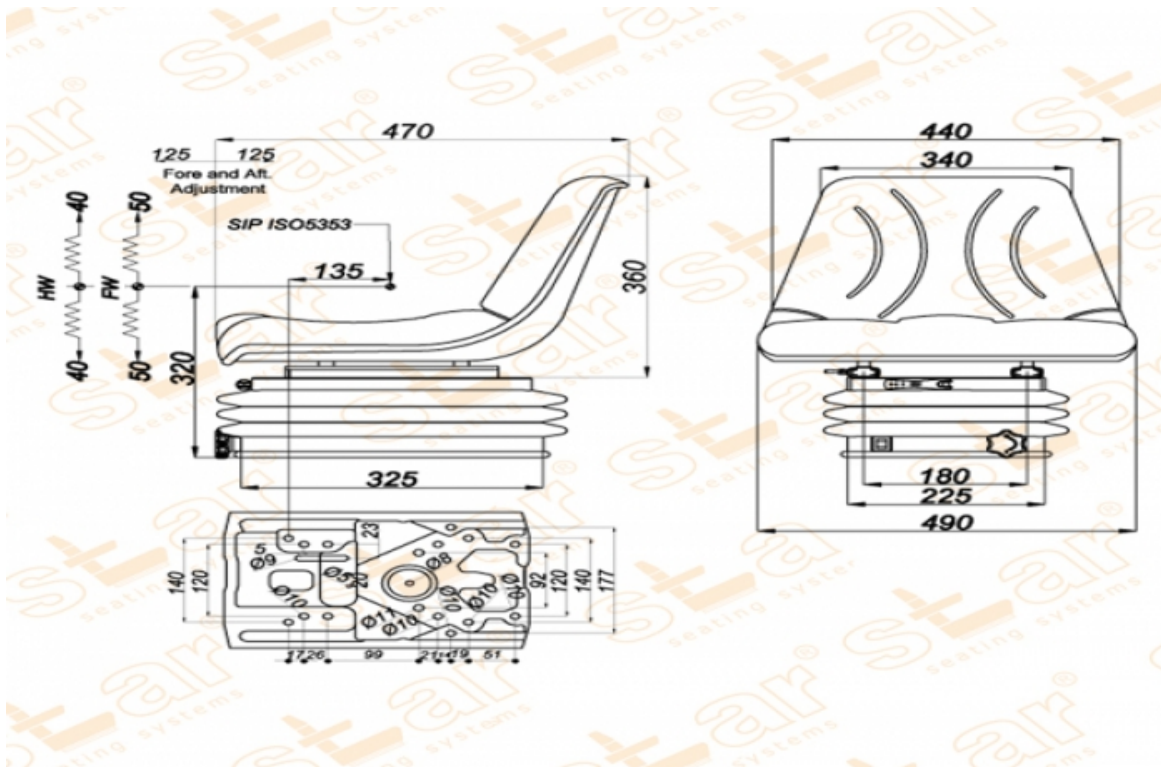

STplus C11

BRAND: STAR

CAPACITY:

Seat Features

- Suspension** : Mechanical Suspension
- Sliding Base** : Fore and Aft. Adjustment 250mm (Incremente of 15mm)
- Suspension Stroke** : 100mm (Four Spring & Hydraulic Shock Absorber)
- Height Adjustment** : 80mm
- Weight Adjustment** : 50-130kg.
- Backrest Adjustment** : No
- Angles Adj.** : No
- Lumbar Adjustment** : No
- Certificates** : Classes I,II (e1*78/764) - (76/115/EEC)

Description

With water hole - Garden Type Tractor or Equipment Seats - Universal Tractor Seats

Options

- SB010 Static Seat Belt** :
- SB020 Two Point Automatic Seat Belt** :
- STT 17 360 Small Swivel Mechanism** :
- YP28 TUMOSAN Plate** :
- Base Plate 260mm** :